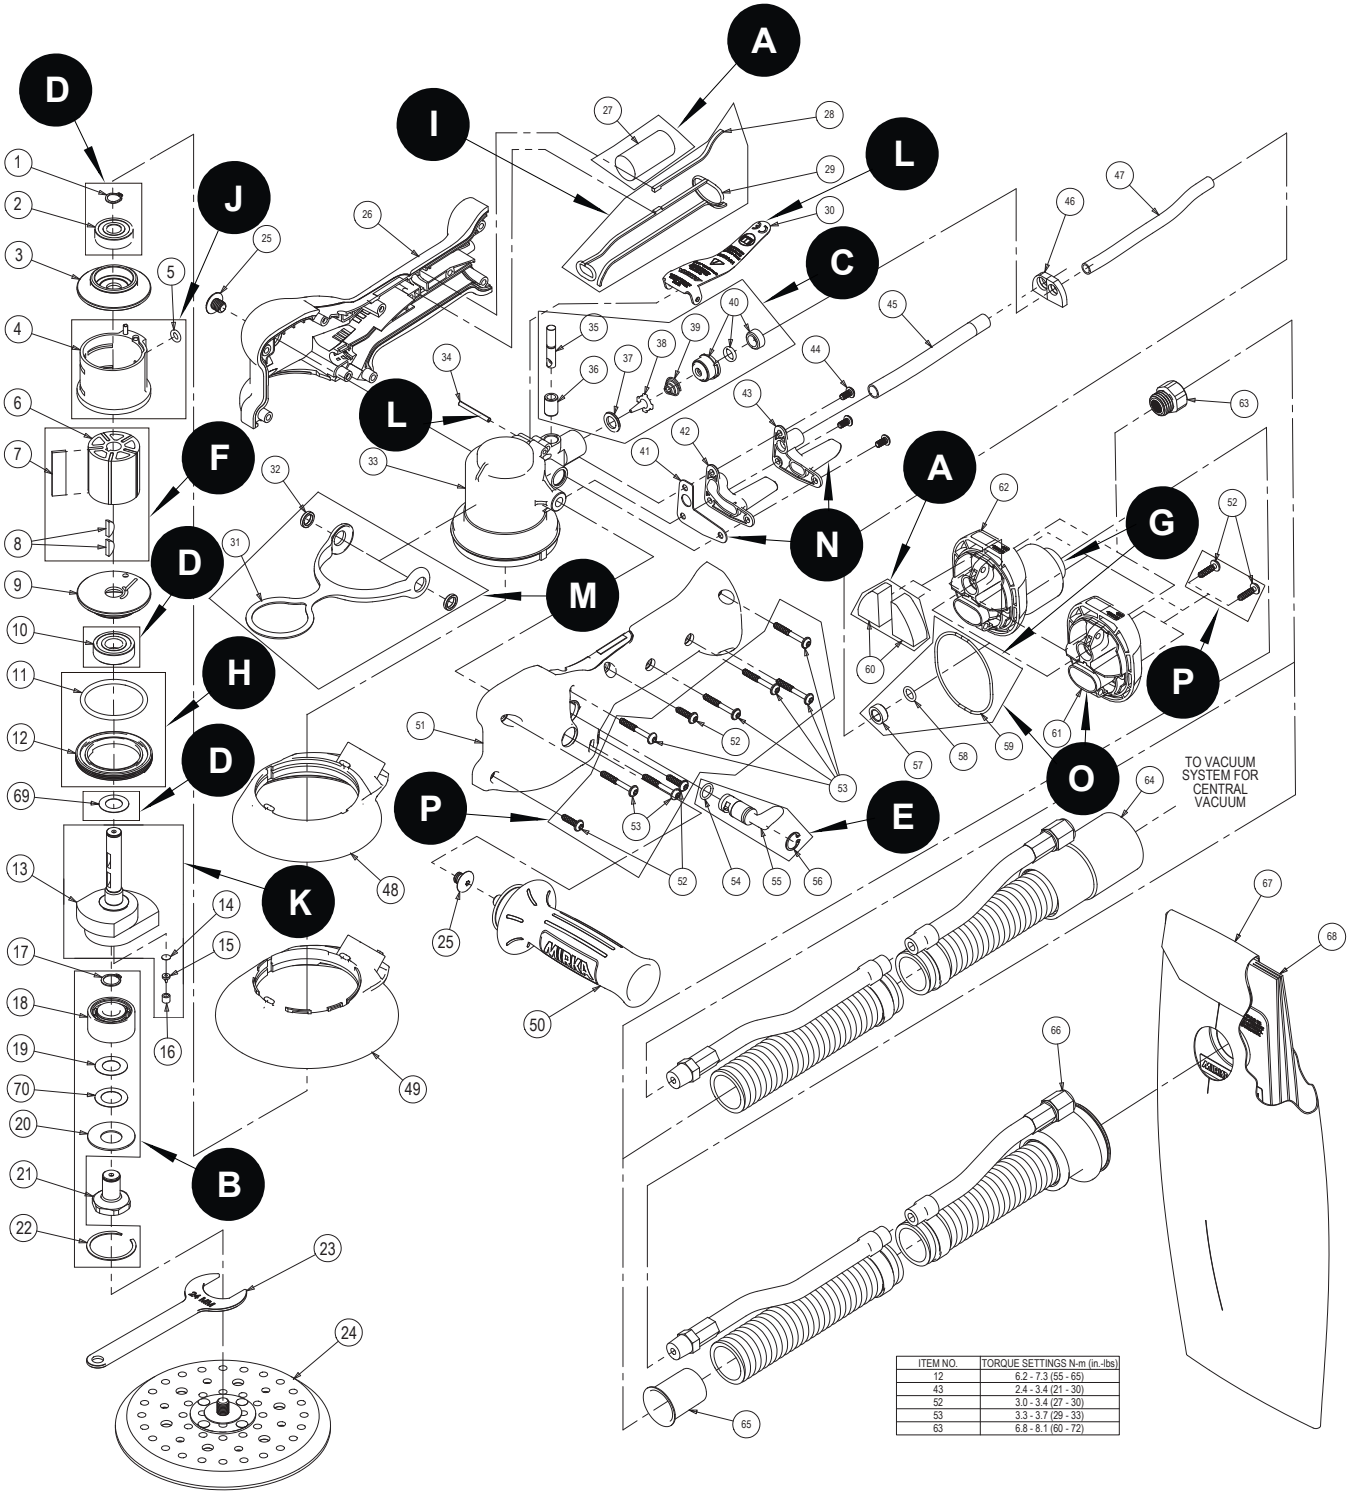

Exploded view of ROS2, 125 mm & 150 mm

Updated 11.07.2022

ITEM NO.	TORQUE SETTINGS N-m (in.-lbs)
12	6.2 - 7.3 (55 - 65)
43	2.4 - 3.4 (21 - 30)
52	3.0 - 3.4 (27 - 30)
53	3.3 - 3.7 (29 - 33)
63	6.8 - 8.1 (60 - 72)

ROS2, 125 & 150 mm Spare Part kits

Note! Repairs done by non-authorized repairer will breach the Mirka warranty.

Mirka Code	Item	Description	Kit	QTY	Part No
8994026011		Muffler kit (CV & NV)			MPA2214
	27	Muffler Insert	A	1	MPA0032
	60	Muffler (CV & NV)		2	MPA0776
8994021811		Bearing kit			MPA2186
	17	Retaining Ring	B	1	MPA0090
	18	Double Row Bearing		1	MPA0751
	19	Spacer		1	MPA1767
	20	Belleville Washer		1	MPA1024
	22	Retaining Ring		1	MPA1025
	70	Dust Shield		1	MPA2540
8994024011		Air Inlet kit			
	35	Valve Stem Assembly	C	1	MPA0655
	36	Valve Sleeve		1	MPA0015
	37	Valve Seat		1	MPA0009
	38	Valve		1	MPA0007
	39	Valve Spring		1	MPA0014
	40	Airline Seal Assembly		1	MPA0730
8993019811		Endplate Bearing kit			
	1	Retaining Ring	D	1	MPA0040
	2	Bearing		1	MPA0021
	10	Bearing		1	MPA0019
	69	Dust Shield		1	MPA2541
8994025511		Speed Valve kit			
	54	O-Ring 9x1.5 mm	E	1	MPA0043
	55	Speed Valve		1	MPB0183
	56	Retaining Ring		1	MPA0039
8994020611		Rotor, Vanes and Key kit			
	6	Rotor	F	1	MPB0118
	7	Vanes		5	MPA0445
	8	Key		2	MPA0041
8994026711		Vacuum Endcap kit - (CV & DB)			
	57	Inlet Captive Ring	G	1	MPA0510
	58	O-Ring		1	MPA0509
	59	O-Ring (CV & NV)		1	MPA0628
	62	Inlet/Exhaust End Cap assembly (CV & DB)		1	MPA1294
8993007911		Lock Ring and O-Ring kit			
	11	O-Ring 39.4 x 3.1 mm	H	1	MPA0045
	12	Lock Ring		1	MPA0001
8994012911		Housing Seal kit			
	28	Top Housing Seal	I	1	MPA1218
	29	Motor Housing Seal		1	MPB0290
8994020411		Cylinder and O-Ring kit			
	4	Cylinder	J	1	MPA0441
	5	O-Ring 5 x 2 mm		1	MPA0042